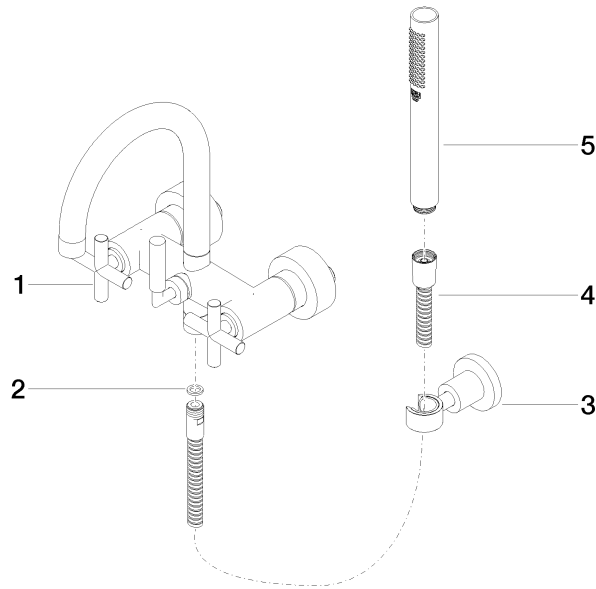

25 133 892

- spout: circular, air-enriched flow
- max. flow 22 l/min at 3 bar flow pressure
- Hand shower: COMPACT RAIN, max. flow rate 6.8 l/min (at 3 bar)
- complete hand shower set with anti-scale system
- 240mm projection
- rotary diverter for bath/shower
- slide-on rosettes Ø 65 mm
- rosette for shower holder Ø 50mm
- 1/2" connection
- gauge 150 mm - 15 mm
- metal shower hose 1250mm with integrated anti-twist protection

Intrinsic protection against back flow.

Stand pipes combination possible on request (x-TRA SERVICE).

	Chrome	25 133 892-00 0050
	Brushed Platinum	25 133 892-06 0050
	Platinum	25 133 892-08 0050
	Dark Chrome	25 133 892-19 0050
	Brushed Durabrass (23kt Gold)	25 133 892-28 0050
	Matte Black	25 133 892-33 0050
	Brushed Champagne (22kt Gold)	25 133 892-46 0050
	Champagne (22kt Gold)	25 133 892-47 0050
	Brushed Chrome	25 133 892-93 0050
	Brushed Dark Platinum	25 133 892-99 0050

25 133 892

25 133 892

Parts for other finishes can be found here: Brushed Platinum

Spare parts list

No.	Item Number	Name	Quantity used	Delivery time
1	25 100 892-00	TARA Bath mixer for wall mounting - Chrome	1	-
Spare part can no longer be ordered, please order the replacement item				
2	90 14 20 026 00 90	seal	1	2
3	28 050 892-00	TARA Wall bracket - Chrome	1	10
4	90 30 02 072 00-00	Metal shower hose 1/2" x 3/8" x 1250 mm - Chrome	1	10
5	90 12 11 140 30-00	shower	1	10