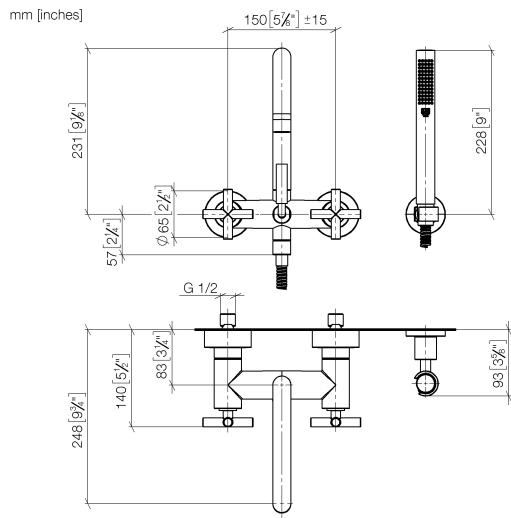

25 133 892

- spout: circular, air-enriched flow
- max. flow 22 l/min at 3 bar flow pressure
- Hand shower: COMPACT RAIN, max. flow rate 6.8 l/min (at 3 bar)
- complete hand shower set with anti-scale system
- 240mm projection
- rotary diverter for bath/shower
- slide-on rosettes Ø 65 mm
- rosette for shower holder Ø 50mm
- 1/2" connection
- gauge 150 mm - 15 mm
- metal shower hose 1250mm with integrated anti-twist protection

Intrinsic protection against back flow.

Stand pipes combination possible on request (x-TRA SERVICE).

	Chrome	25 133 892-00 0050
	Brushed Platinum	25 133 892-06 0050
	Platinum	25 133 892-08 0050
	Dark Chrome	25 133 892-19 0050
	Brushed Durabrass (23kt Gold)	25 133 892-28 0050
	Matte Black	25 133 892-33 0050
	Brushed Champagne (22kt Gold)	25 133 892-46 0050
	Champagne (22kt Gold)	25 133 892-47 0050
	Brushed Chrome	25 133 892-93 0050
	Brushed Dark Platinum	25 133 892-99 0050

25 133 892

25 133 892

Parts for other finishes can be found here: Brushed Platinum

Spare parts list

No.	Item Number	Name	Quantity used	Delivery time
1	25 100 892-00	TARA Bath mixer for wall mounting - Chrome	1	-
Spare part can no longer be ordered, please order the replacement item				
2	90 14 20 026 00 90	seal	1	2
3	28 050 892-00	TARA Wall bracket - Chrome	1	10
4	90 30 02 072 00-00	Metal shower hose 1/2" x 3/8" x 1250 mm - Chrome	1	10
5	90 12 11 140 30-00	shower	1	10